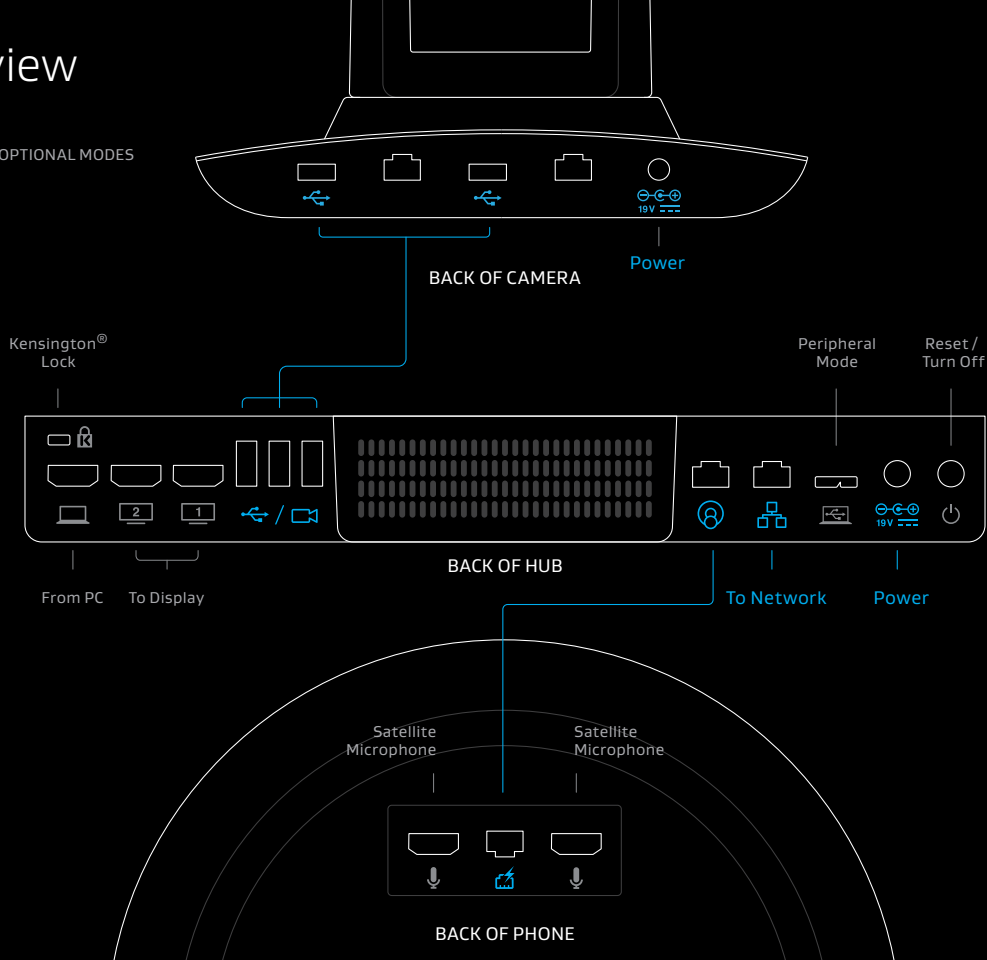

USB 2

HUB TO CAMERA

POWER

CAMERA TO WALL

DISPLAY CABLE

HUB TO DISPLAY

POWER

HUB TO WALL

ETHERNET - 9'

HUB TO NETWORK

ETHERNET - 25'

HUB TO PHONE

Overview

QUICK START

PERIPHERALS / OPTIONAL MODES

Wall Mount

View Angle

Position Above TV

Position Below TV

 **DOLBY VOICE**[®]