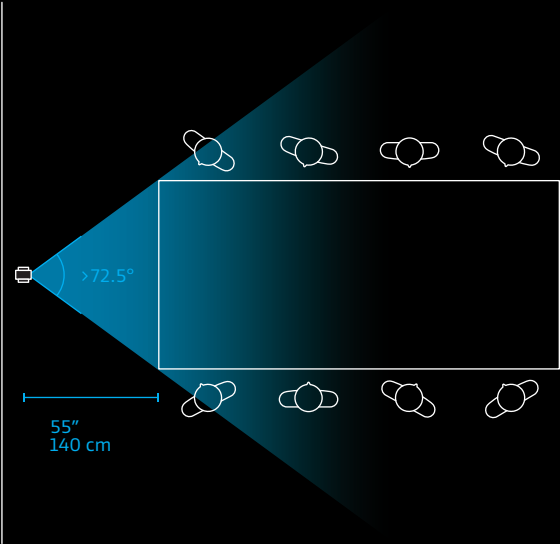

ETHERNET - 9'

HUB TO NETWORK

ETHERNET - 25'

HUB TO PHONE

Overview

QUICK START

PERIPHERALS / OPTIONAL MODES

Wall Mount

View Angle

Position Above TV

Position Below TV

 **DOLBY VOICE**[®]