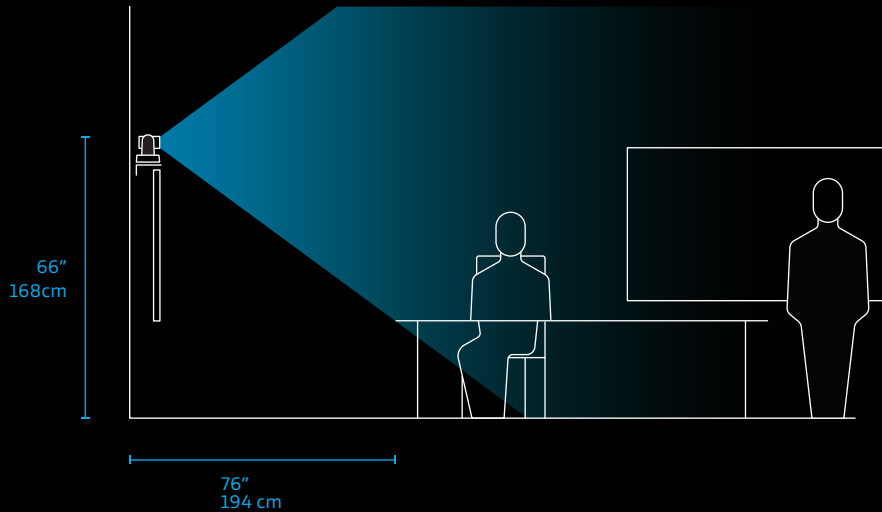

ETHERNET - 9'

HUB TO NETWORK

ETHERNET - 25'

HUB TO PHONE

Overview

QUICK START

PERIPHERALS / OPTIONAL MODES

Wall Mount

View Angle

Position Above TV

Position Below TV

 **DOLBY VOICE**[®]