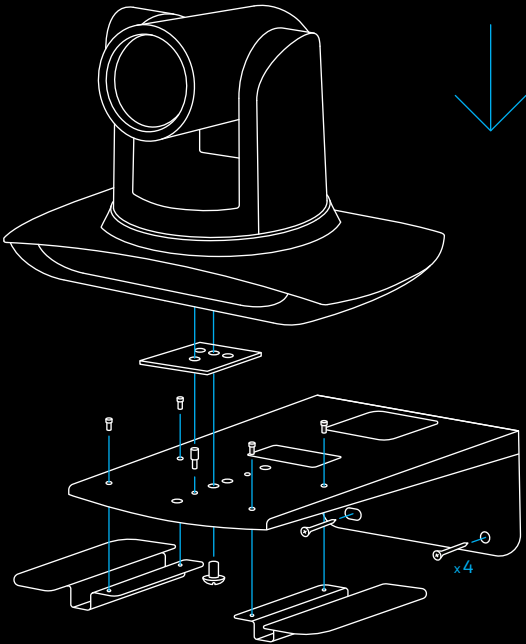

USB 2

HUB TO CAMERA

POWER

CAMERA TO WALL

DISPLAY CABLE

HUB TO DISPLAY

POWER

HUB TO WALL

ETHERNET - 9'

HUB TO NETWORK

ETHERNET - 25'

HUB TO PHONE

Overview

QUICK START

PERIPHERALS / OPTIONAL MODES

Wall Mount

View Angle

Position Above TV

Position Below TV

 **DOLBY VOICE**[®]